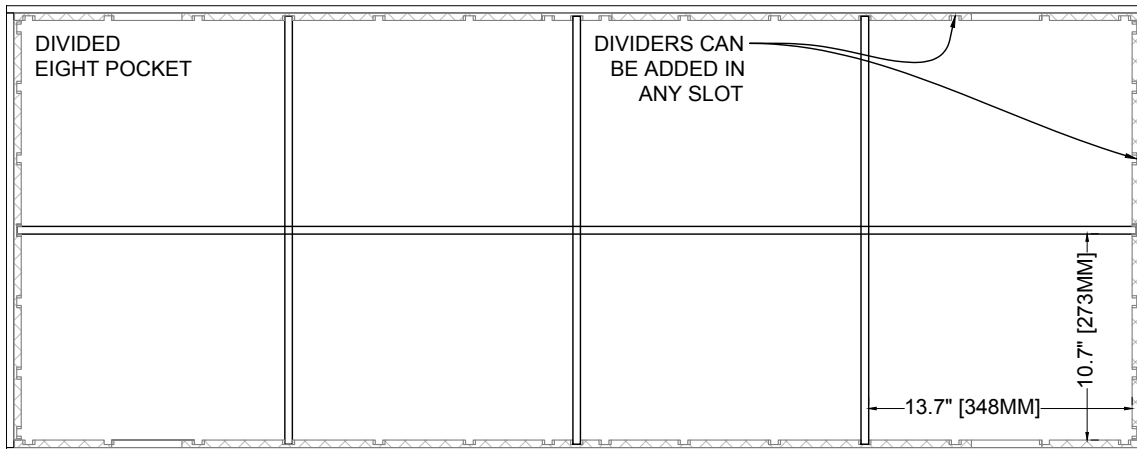

VERSION HISTORY	NOTES
#	DATE
5.00	12-MAR-19
	ORIGINAL

THIRD ANGLE PROJECTION

TITLE
24 X 60 TALL CASE

SHEET
FIASCO INTERLOCK DIVIDERS

FIASCOCASES.COM

DATE
12-MAR-19

DESIGNED
ASH ALGIE

PROJECT MANAGER
JOE BRADFORD

SCALE | 1:10
PAPER | A4
FILE | 24 X 60 TALL CASE V5.00.dwg
PLOT | 04/11/2019 11:49 AM
SHEET | 2 OF 2

VERSION

FIASCO BIRCH PLY INTERLOCK DIVIDERS:
INTERGRATED SLOTS IN THE CASE ALLOW FOR UP TO:
5 CROSSWAY DIVIDERS.
5 LONGWAY DIVIDERS.