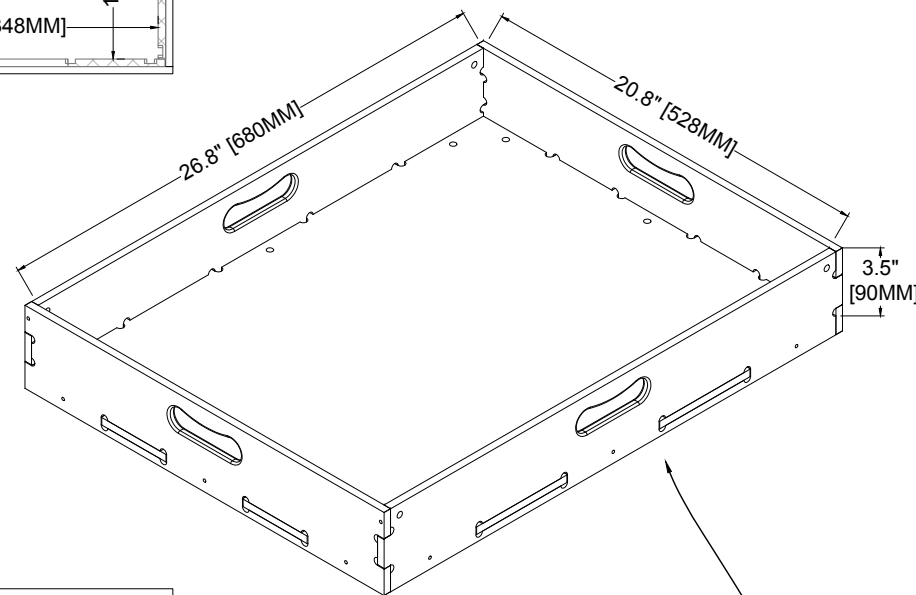

VERSION HISTORY	NOTES
#	DATE
5.00	12-MAR-19
	ORIGINAL

THIRD ANGLE PROJECTION

TITLE
24 X 60 TALL CASE

SHEET
FIASCO INTERLOCK DIVIDERS

FIASCOCASES.COM

DATE
12-MAR-19

DESIGNED
ASH ALGIE

PROJECT MANAGER
JOE BRADFORD

SCALE | 1:10
PAPER | A4
FILE | 24 X 60 TALL CASE V5.00.dwg
PLOT | 04/11/2019 11:49 AM
SHEET | 2 OF 2

VERSION

FIASCO BIRCH PLY INTERLOCK DIVIDERS:
INTERGRATED SLOTS IN THE CASE ALLOW FOR UP TO:
5 CROSSWAY DIVIDERS.
5 LONGWAY DIVIDERS.

DIVIDERS CAN BE RAPIDLY CONFIGURED TO SUIT
ANY APPLICATION.

BIRCH PLY TRAY:
CAN BE INSTALLED IN
ANY CASE WITH 2+ DIVIDERS