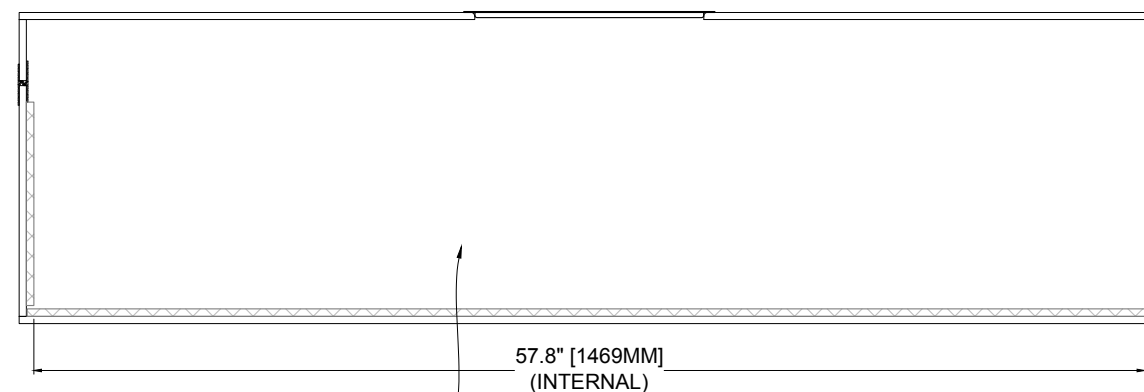

FIASCO CASES ARE OPTIMIZED FOR 96" & 90" TRUCK PACKOLOGY

↑ EXTERNAL VIEW ↓
↓ INTERNAL VIEW ↑

VERSION HISTORY	
#	DATE
5.00	15-FEB-19
	ORIGINAL

TITLE: 24 X 60 SHORT CASE
SHEET: OVERVIEW
FIASCO CASES.COM

DATE: 15-FEB-19
DESIGNED: MATT WATERHOUSE
PROJECT MANAGER: JOE BRADFORD

SCALE: 1:10
PAPER: A4
FILE: 24 X 60 SHORT CASE V5.00.dwg
PLOT: 04/11/2019 11:46 AM
SHEET: 1 OF 2

VERSION

FIASCO BIRCH PLY INTERLOCK DIVIDERS:
 INTERGRATED SLOTS IN THE CASE ALLOW FOR UP TO:
 11 CROSSWAY DIVIDERS.
 5 LONGWAY DIVIDERS.

DIVIDERS CAN BE RAPIDLY CONFIGURED TO SUIT
 ANY APPLICATION.

VERSION HISTORY	
#	DATE
5.00	15-FEB-19
	ORIGINAL

TITLE
24 X 60 SHORT CASE

SHEET
FIASCO INTERLOCK DIVIDERS

FIASCOCASES.COM

DATE
15-FEB-19

DESIGNED
MATT WATERHOUSE