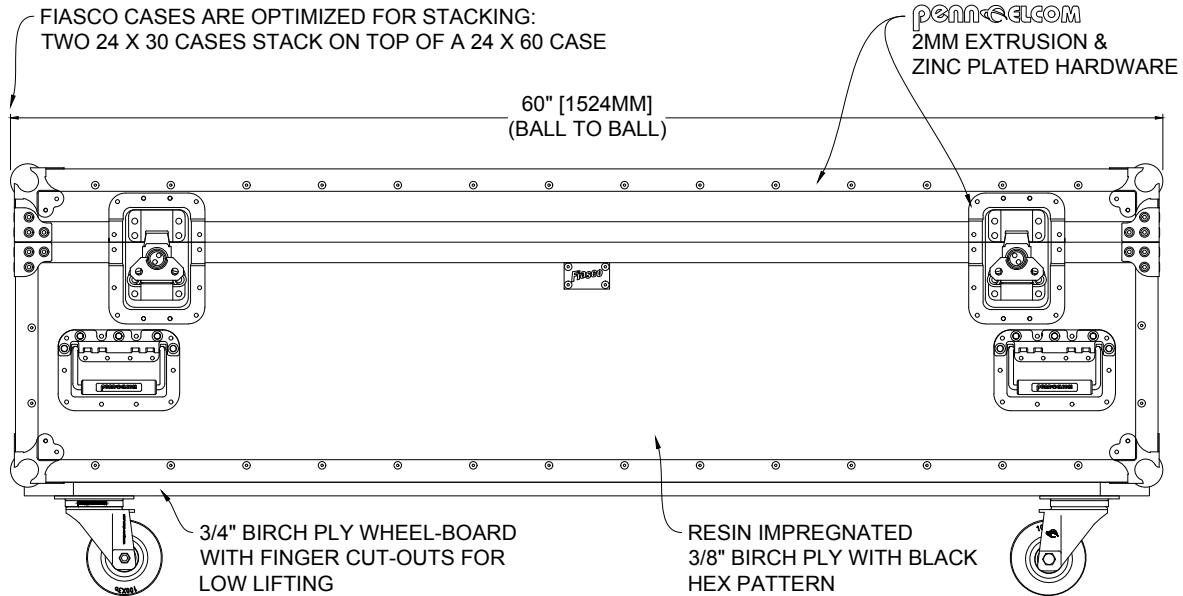

FIASCO CASES ARE OPTIMIZED FOR 96" & 90" TRUCK PACKOLOGY

↑ EXTERNAL VIEW ↓
↓ INTERNAL VIEW ↑

VERSION HISTORY	
#	DATE
5.00	15-FEB-19
	ORIGINAL

TITLE: 24 X 60 SHORT CASE
SHEET: OVERVIEW
FIASCO CASES.COM

DATE: 15-FEB-19
DESIGNED: MATT WATERHOUSE
PROJECT MANAGER: JOE BRADFORD

SCALE: 1:10
PAPER: A4
FILE: 24 X 60 SHORT CASE V5.00.dwg
PLOT: 04/11/2019 11:46 AM
SHEET: 1 OF 2

VERSION

FIASCO BIRCH PLY INTERLOCK DIVIDERS:
 INTERGRATED SLOTS IN THE CASE ALLOW FOR UP TO:
 11 CROSSWAY DIVIDERS.
 5 LONGWAY DIVIDERS.

DIVIDERS CAN BE RAPIDLY CONFIGURED TO SUIT
 ANY APPLICATION.

VERSION HISTORY	
#	DATE
5.00	15-FEB-19
	ORIGINAL

TITLE
24 X 60 SHORT CASE

SHEET
FIASCO INTERLOCK DIVIDERS

FIASCOCASES.COM

DATE
15-FEB-19

DESIGNED
MATT WATERHOUSE