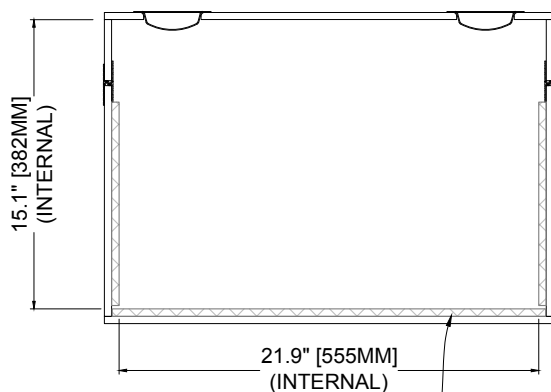

FIASCO CASES ARE OPTIMIZED FOR 96" & 90" TRUCK PACKOLOGY

↑ EXTERNAL VIEW ↓
↓ INTERNAL VIEW ↑

VERSION HISTORY	
#	DATE
5.00	15-FEB-19
	ORIGINAL

TITLE: 24 X 60 SHORT CASE
SHEET: OVERVIEW
FIASCO CASES.COM

DATE: 15-FEB-19
DESIGNED: MATT WATERHOUSE
PROJECT MANAGER: JOE BRADFORD

SCALE: 1:10
PAPER: A4
FILE: 24 X 60 SHORT CASE V5.00.dwg
PLOT: 04/11/2019 11:46 AM
SHEET: 1 OF 2

VERSION

FIASCO BIRCH PLY INTERLOCK DIVIDERS:
 INTERGRATED SLOTS IN THE CASE ALLOW FOR UP TO:
 11 CROSSWAY DIVIDERS.
 5 LONGWAY DIVIDERS.

DIVIDERS CAN BE RAPIDLY CONFIGURED TO SUIT
 ANY APPLICATION.

VERSION HISTORY	
#	DATE
5.00	15-FEB-19
	ORIGINAL

TITLE
24 X 60 SHORT CASE

SHEET
FIASCO INTERLOCK DIVIDERS

FIASCOCASES.COM

DATE
15-FEB-19

DESIGNED
MATT WATERHOUSE

PROJECT MANAGER
JOE BRADFORD

SCALE | 1:10
 PAPER | A4
 FILE | 24 X 60 SHORT CASE V5.00.dwg
 PLOT | 04/11/2019 11:47 AM
 SHEET | 2 OF 2

VERSION