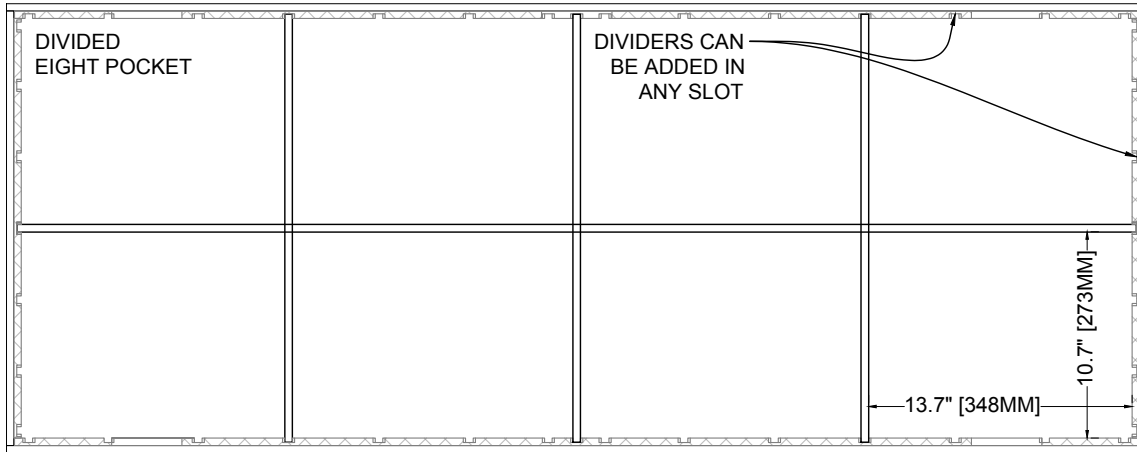

FIASCO CASES ARE OPTIMIZED FOR 96" & 90" TRUCK PACKOLOGY

↑ EXTERNAL VIEW ↓
↓ INTERNAL VIEW ↑

VERSION HISTORY	
#	DATE
5.00	15-FEB-19
	ORIGINAL

TITLE: 24 X 60 SHORT CASE
SHEET: OVERVIEW
FIASCO CASES.COM

DATE: 15-FEB-19
DESIGNED: MATT WATERHOUSE
PROJECT MANAGER: JOE BRADFORD

SCALE: 1:10
PAPER: A4
FILE: 24 X 60 SHORT CASE V5.00.dwg
PLOT: 04/11/2019 11:46 AM
SHEET: 1 OF 2

VERSION

FIASCO BIRCH PLY INTERLOCK DIVIDERS:
 INTERGRATED SLOTS IN THE CASE ALLOW FOR UP TO:
 11 CROSSWAY DIVIDERS.
 5 LONGWAY DIVIDERS.