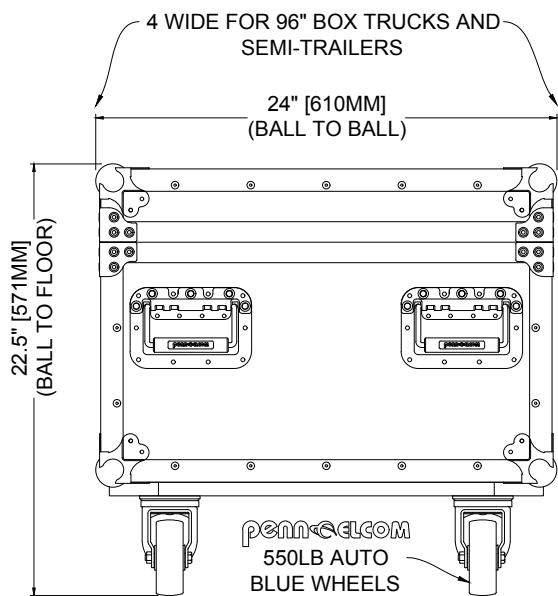

FIASCO CASES ARE OPTIMIZED FOR 96" & 90" TRUCK PACKOLOGY

↑ EXTERNAL VIEW ↓
↓ INTERNAL VIEW ↑

VERSION HISTORY	
#	DATE
5.00	15-FEB-19
	ORIGINAL

TITLE: 24 X 60 SHORT CASE
SHEET: OVERVIEW
FIASCO CASES.COM

DATE: 15-FEB-19
DESIGNED: MATT WATERHOUSE
PROJECT MANAGER: JOE BRADFORD

SCALE: 1:10
PAPER: A4
FILE: 24 X 60 SHORT CASE V5.00.dwg
PLOT: 04/11/2019 11:46 AM
SHEET: 1 OF 2

VERSION

FIASCO BIRCH PLY INTERLOCK DIVIDERS:
 INTERGRATED SLOTS IN THE CASE ALLOW FOR UP TO:
 11 CROSSWAY DIVIDERS.
 5 LONGWAY DIVIDERS.

DIVIDERS CAN BE RAPIDLY CONFIGURED TO SUIT
 ANY APPLICATION.

VERSION HISTORY	
#	DATE
5.00	15-FEB-19
	ORIGINAL

TITLE
24 X 60 SHORT CASE

SHEET
FIASCO INTERLOCK DIVIDERS

FIASCOCASES.COM

DATE
15-FEB-19

DESIGNED
MATT WATERHOUSE